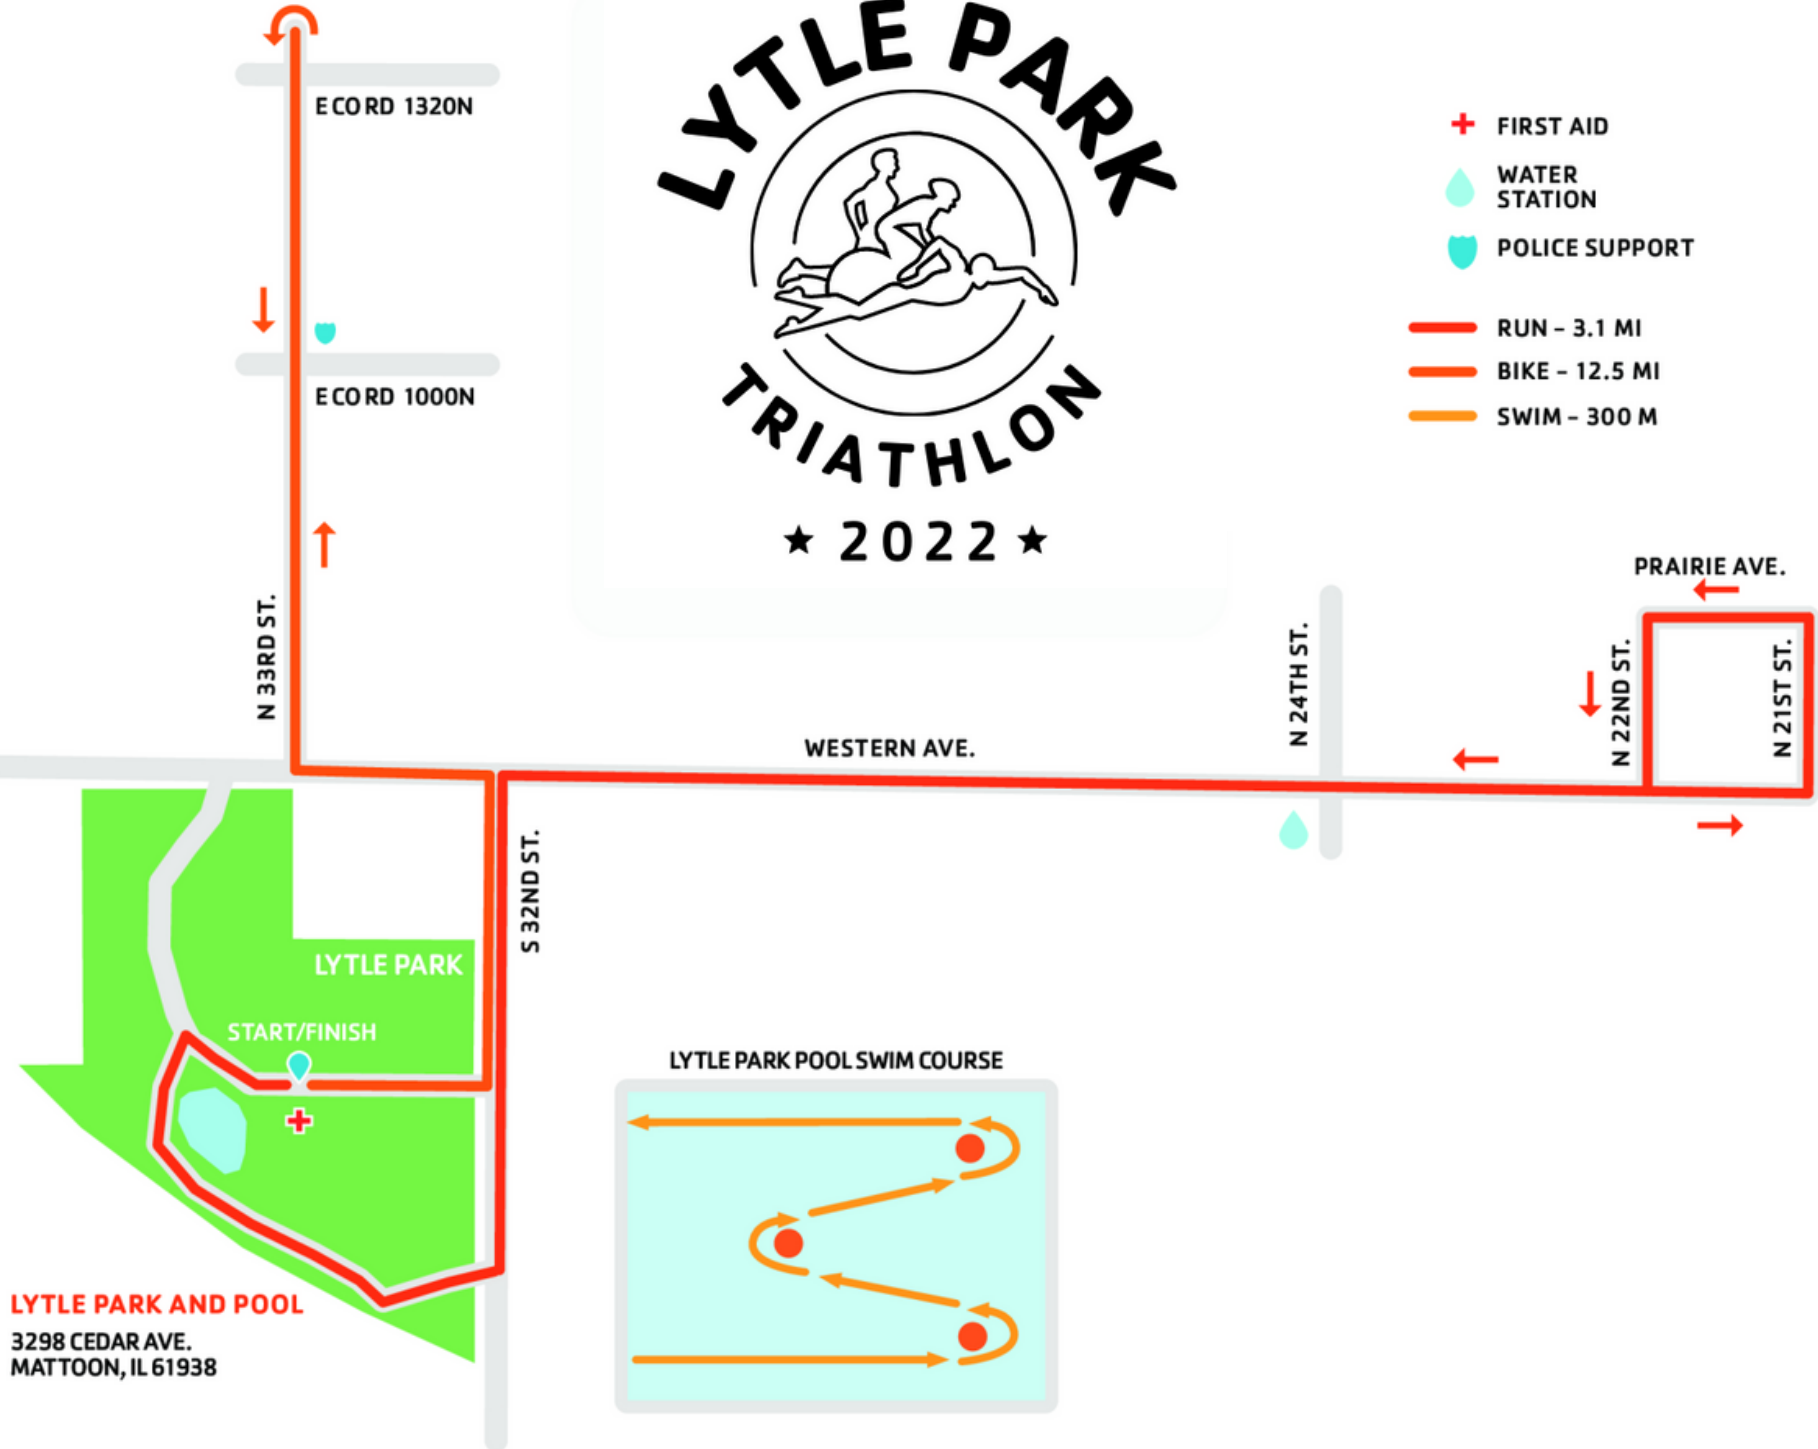

LYTLE PARK TRIATHLON

★ 2022 ★

- + FIRST AID
- 💧 WATER STATION
- 🛡️ POLICE SUPPORT
- RUN - 3.1 MI
- BIKE - 12.5 MI
- SWIM - 300 M

LYTLE PARK AND POOL
 3298 CEDAR AVE.
 MATTOON, IL 61938